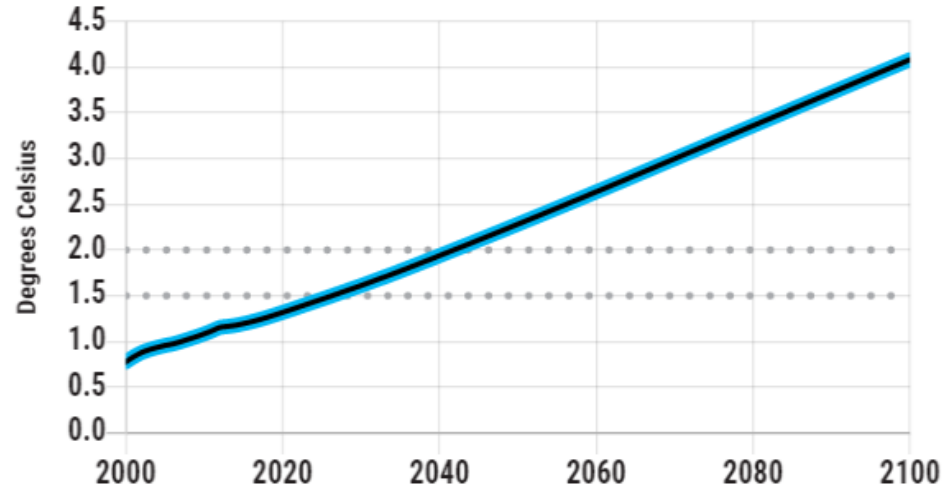

Temperature Change

BUSINESS AS USUAL
CURRENT SCENARIO

+4.1°C

+7.3°F

Temperature Increase by 2100

Energy Supply

Coal ⋮ Renewables
Oil ⋮ Nuclear
Natural Gas ⋮ New Technology
Bioenergy ⋮ Carbon Price

Transport

Energy Efficiency ⋮ Electrification

Buildings and Industry

Energy Efficiency ⋮ Electrification

Growth

Population ⋮ Economic Growth

Land and Industry Emissions

Deforestation ⋮ Methane & Other

Carbon Removal

Afforestation ⋮ Technological