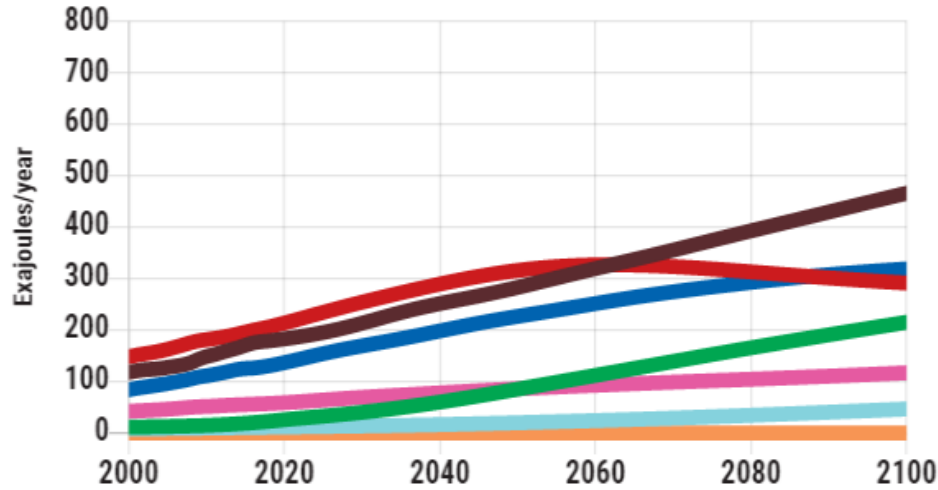

# EARTH WEEK CHALLENGE

Join us for the 7 Day Challenge on April 20- 26.  
Sign up at [earthweekchallenge.org](http://earthweekchallenge.org).

MEATLESS MONDAY

TRANSPORTATION TUESDAY

WATER WEDNESDAY

TRASHY THURSDAY

CIVIC FRIDAY

SHOP GREEN SATURDAY

APPRECIATION SUNDAY

Community workshops

Global Sources of Primary Energy

COAL
OIL
GAS
RENEWABLES
BIOENERGY
NUCLEAR
NEW TECH

Temperature Change

BUSINESS AS USUAL
CURRENT SCENARIO

+4.1°C

+7.3°F

Temperature Increase by 2100

Energy Supply

Coal  ⋮ Renewables   
 Oil  ⋮ Nuclear   
 Natural Gas  ⋮ New Technology   
 Bioenergy  ⋮ Carbon Price

Transport

Energy Efficiency  ⋮ Electrification

Buildings and Industry