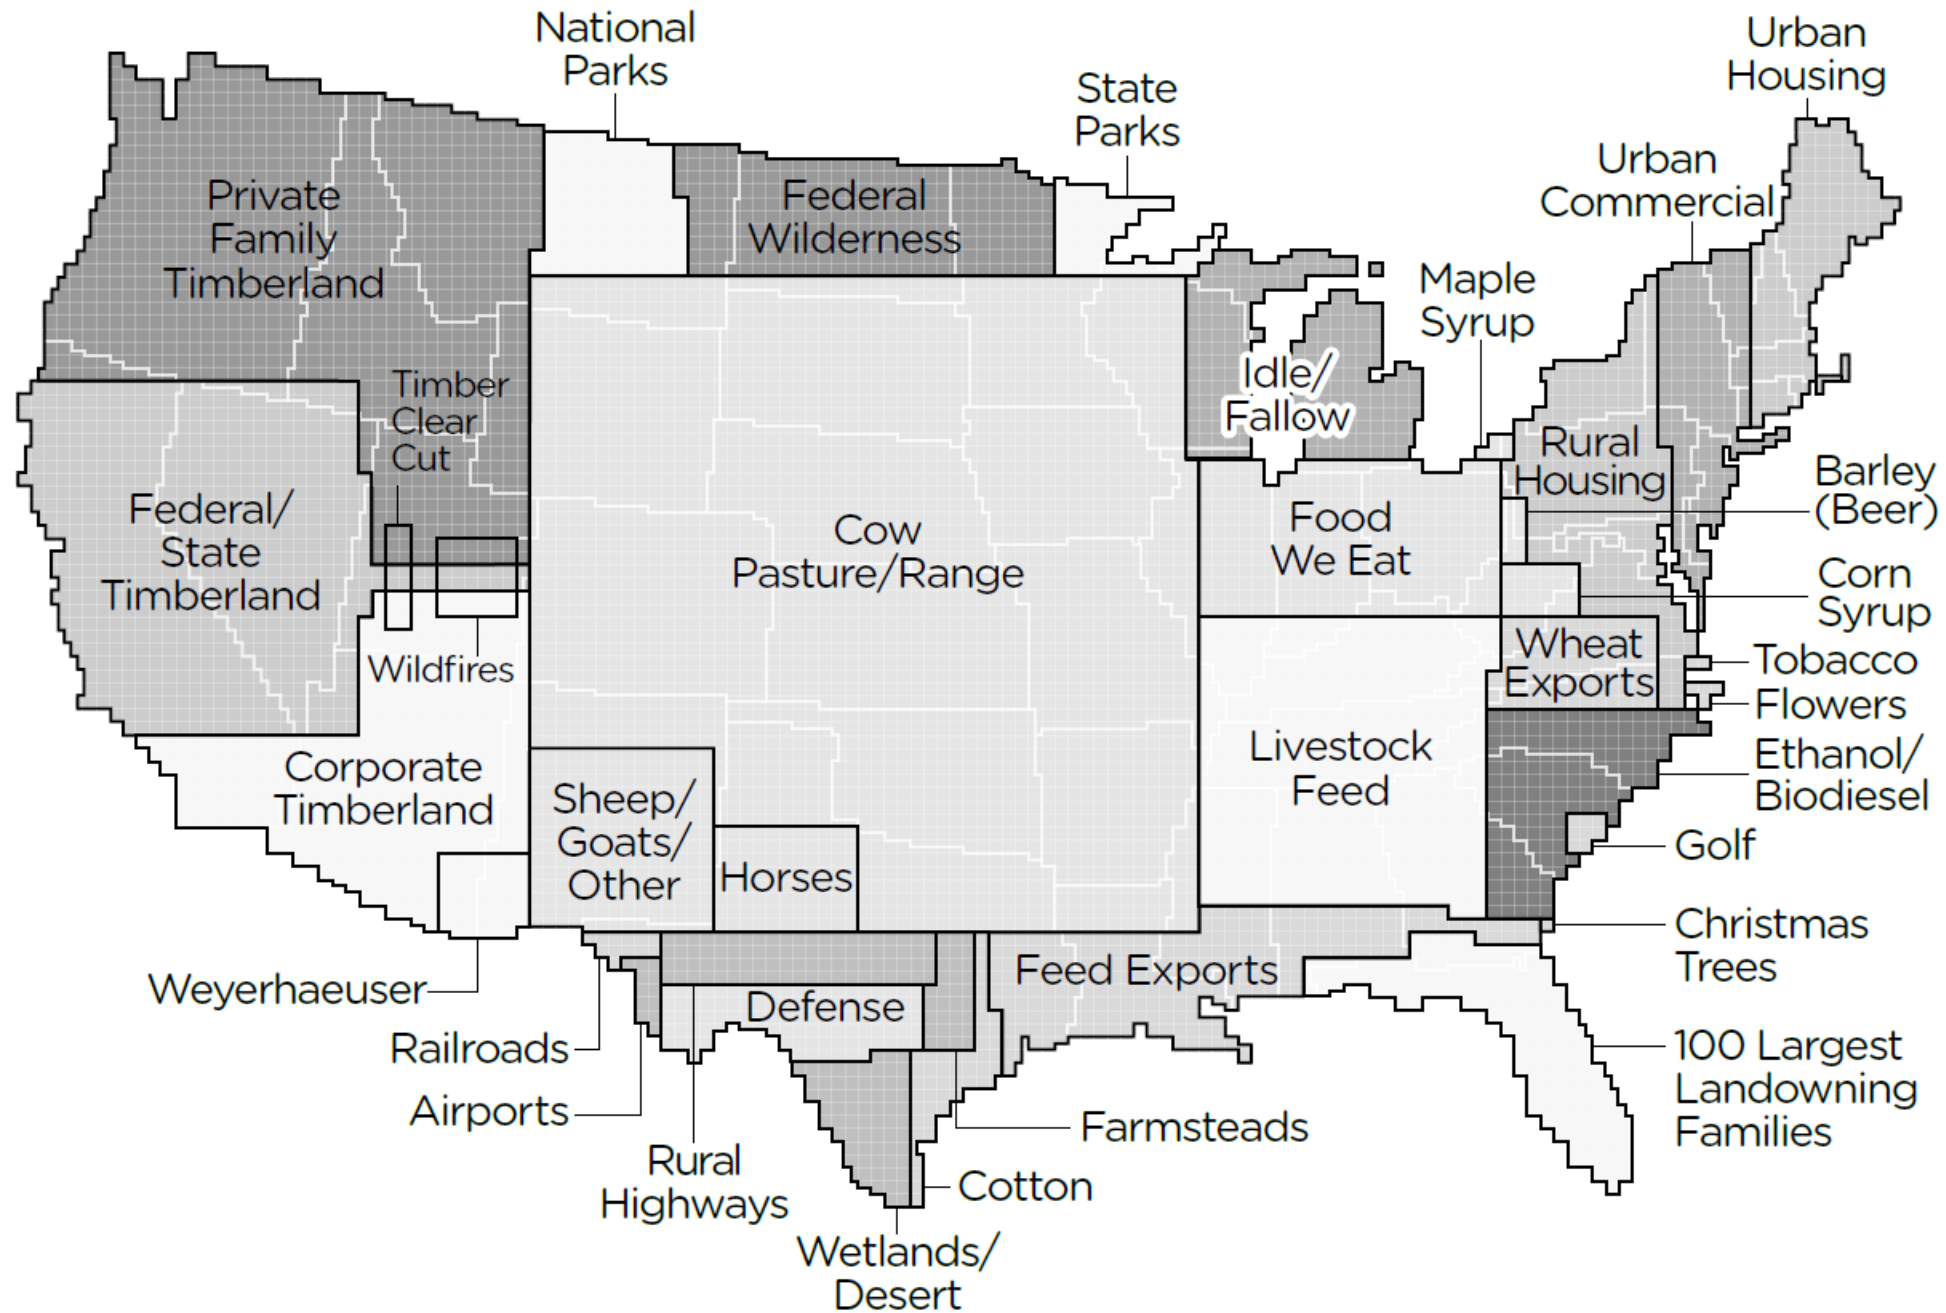

THE GREAT PIVOT

Creating Meaningful Work to Build a Sustainable Future

JUSTINE BURT

Crisis in the World of Work

A photograph of a car body on an assembly line, surrounded by numerous yellow robotic arms. The scene is dimly lit, with the robotic arms being the primary source of light. The car body is in the center, and the robotic arms are arranged in a grid-like pattern around it. The background shows more of the factory floor and other robotic arms.

- Outsourcing
- Automation
- Gig economy
- Low employee engagement

Work to Build a Sustainable Future

- Advanced energy communities
- Low-carbon mobility
- Circular economy
- Reduce food waste
- Restore nature